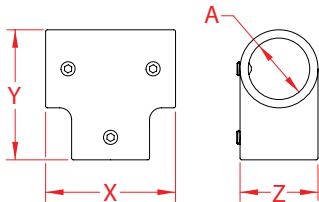

TEE RAIL, UNIVERSAL, 90 DEGREE 316 STAINLESS STEEL

Import

Precision
Cast

| ITEM | A (size) | X (height) | Y (length) | Z (width) | WT (lb) | PACKAGING TYPE | EACH (qty) | INNER (qty) | CARTON (qty) | UPC |
|------------|-------------|---------------|---------------|--------------|------------|-------------------|---------------|----------------|-----------------|--------------|
| S3660-0900 | 7/8" | 2.00" | 2.00" | 1.11" | 0.35 | POLYBAG | 1 | 1 | 50 | 791506056768 |
| S3660-0901 | 1" | 2.17" | 2.20" | 1.24" | 0.45 | POLYBAG | 1 | 1 | 50 | 791506056775 |

NOTE:

SOLD INDIVIDUALLY, WITH SET SCREWS. USE 1/8" ALLEN KEY.

ALL DIMENSIONS ARE NOMINAL (+/- 3%) AND ARE SUBJECT TO CHANGE WITHOUT NOTICE.